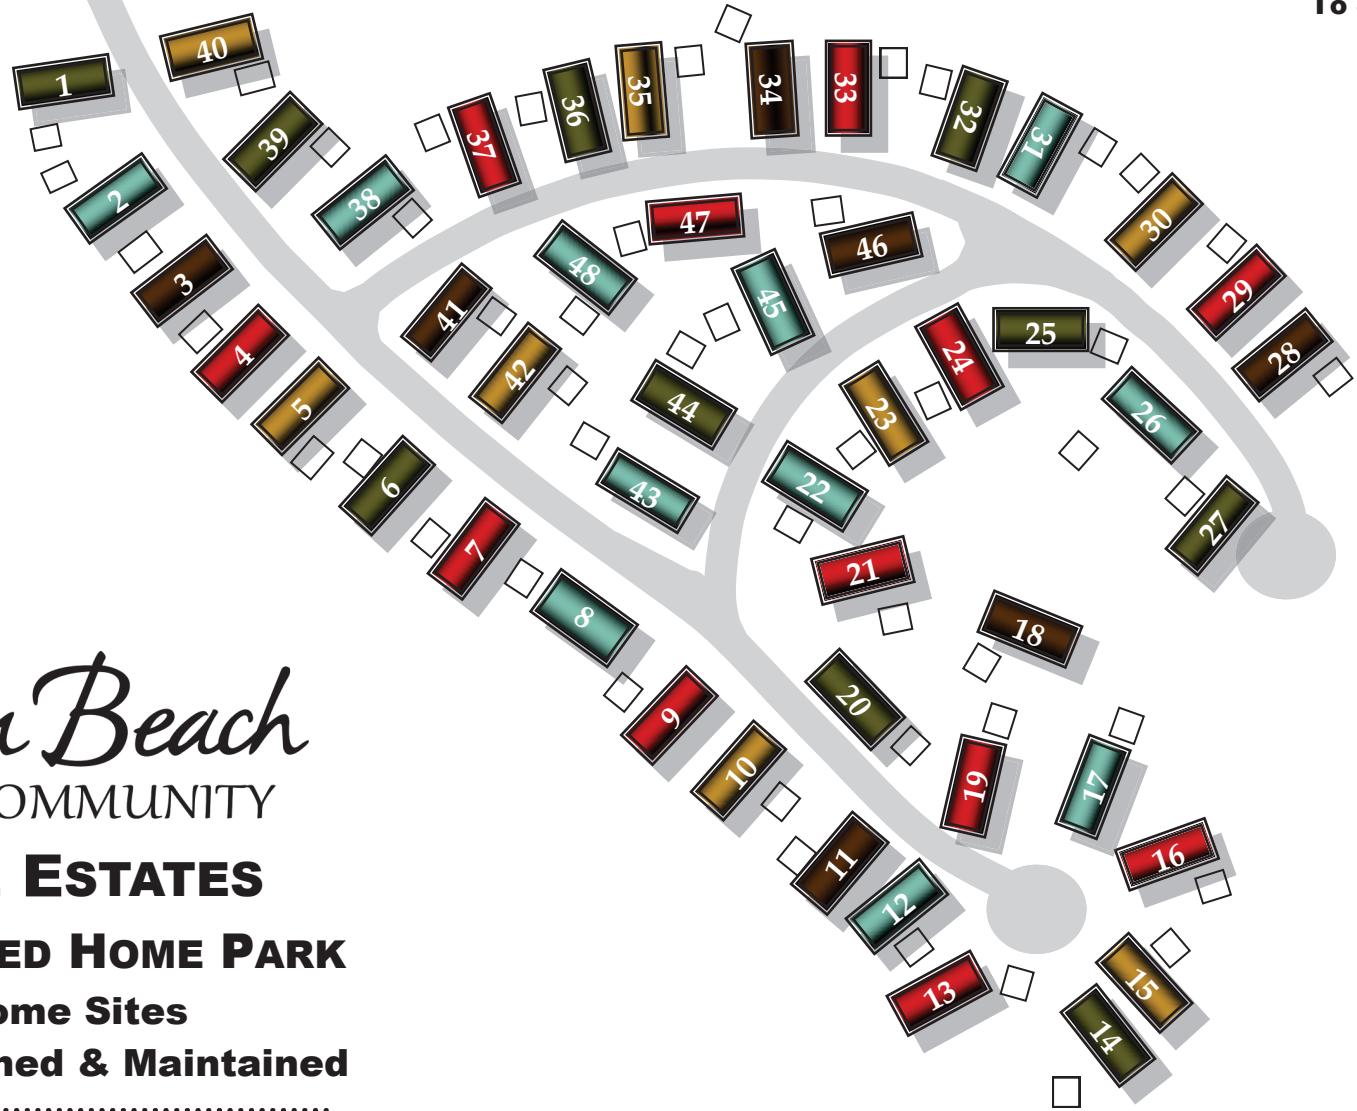

Main Entrance to
Warm Beach
Senior Community

Entrance to
Warm Beach
Senior Community

Marine Drive

To Marysville

To Stanwood

Warm Beach

SENIOR COMMUNITY

VILLAGE ESTATES

MANUFACTURED HOME PARK

• 48 Home Sites

• Privately Owned & Maintained

46 = Manufactured Home and Space Number
□ = Carport / Garage